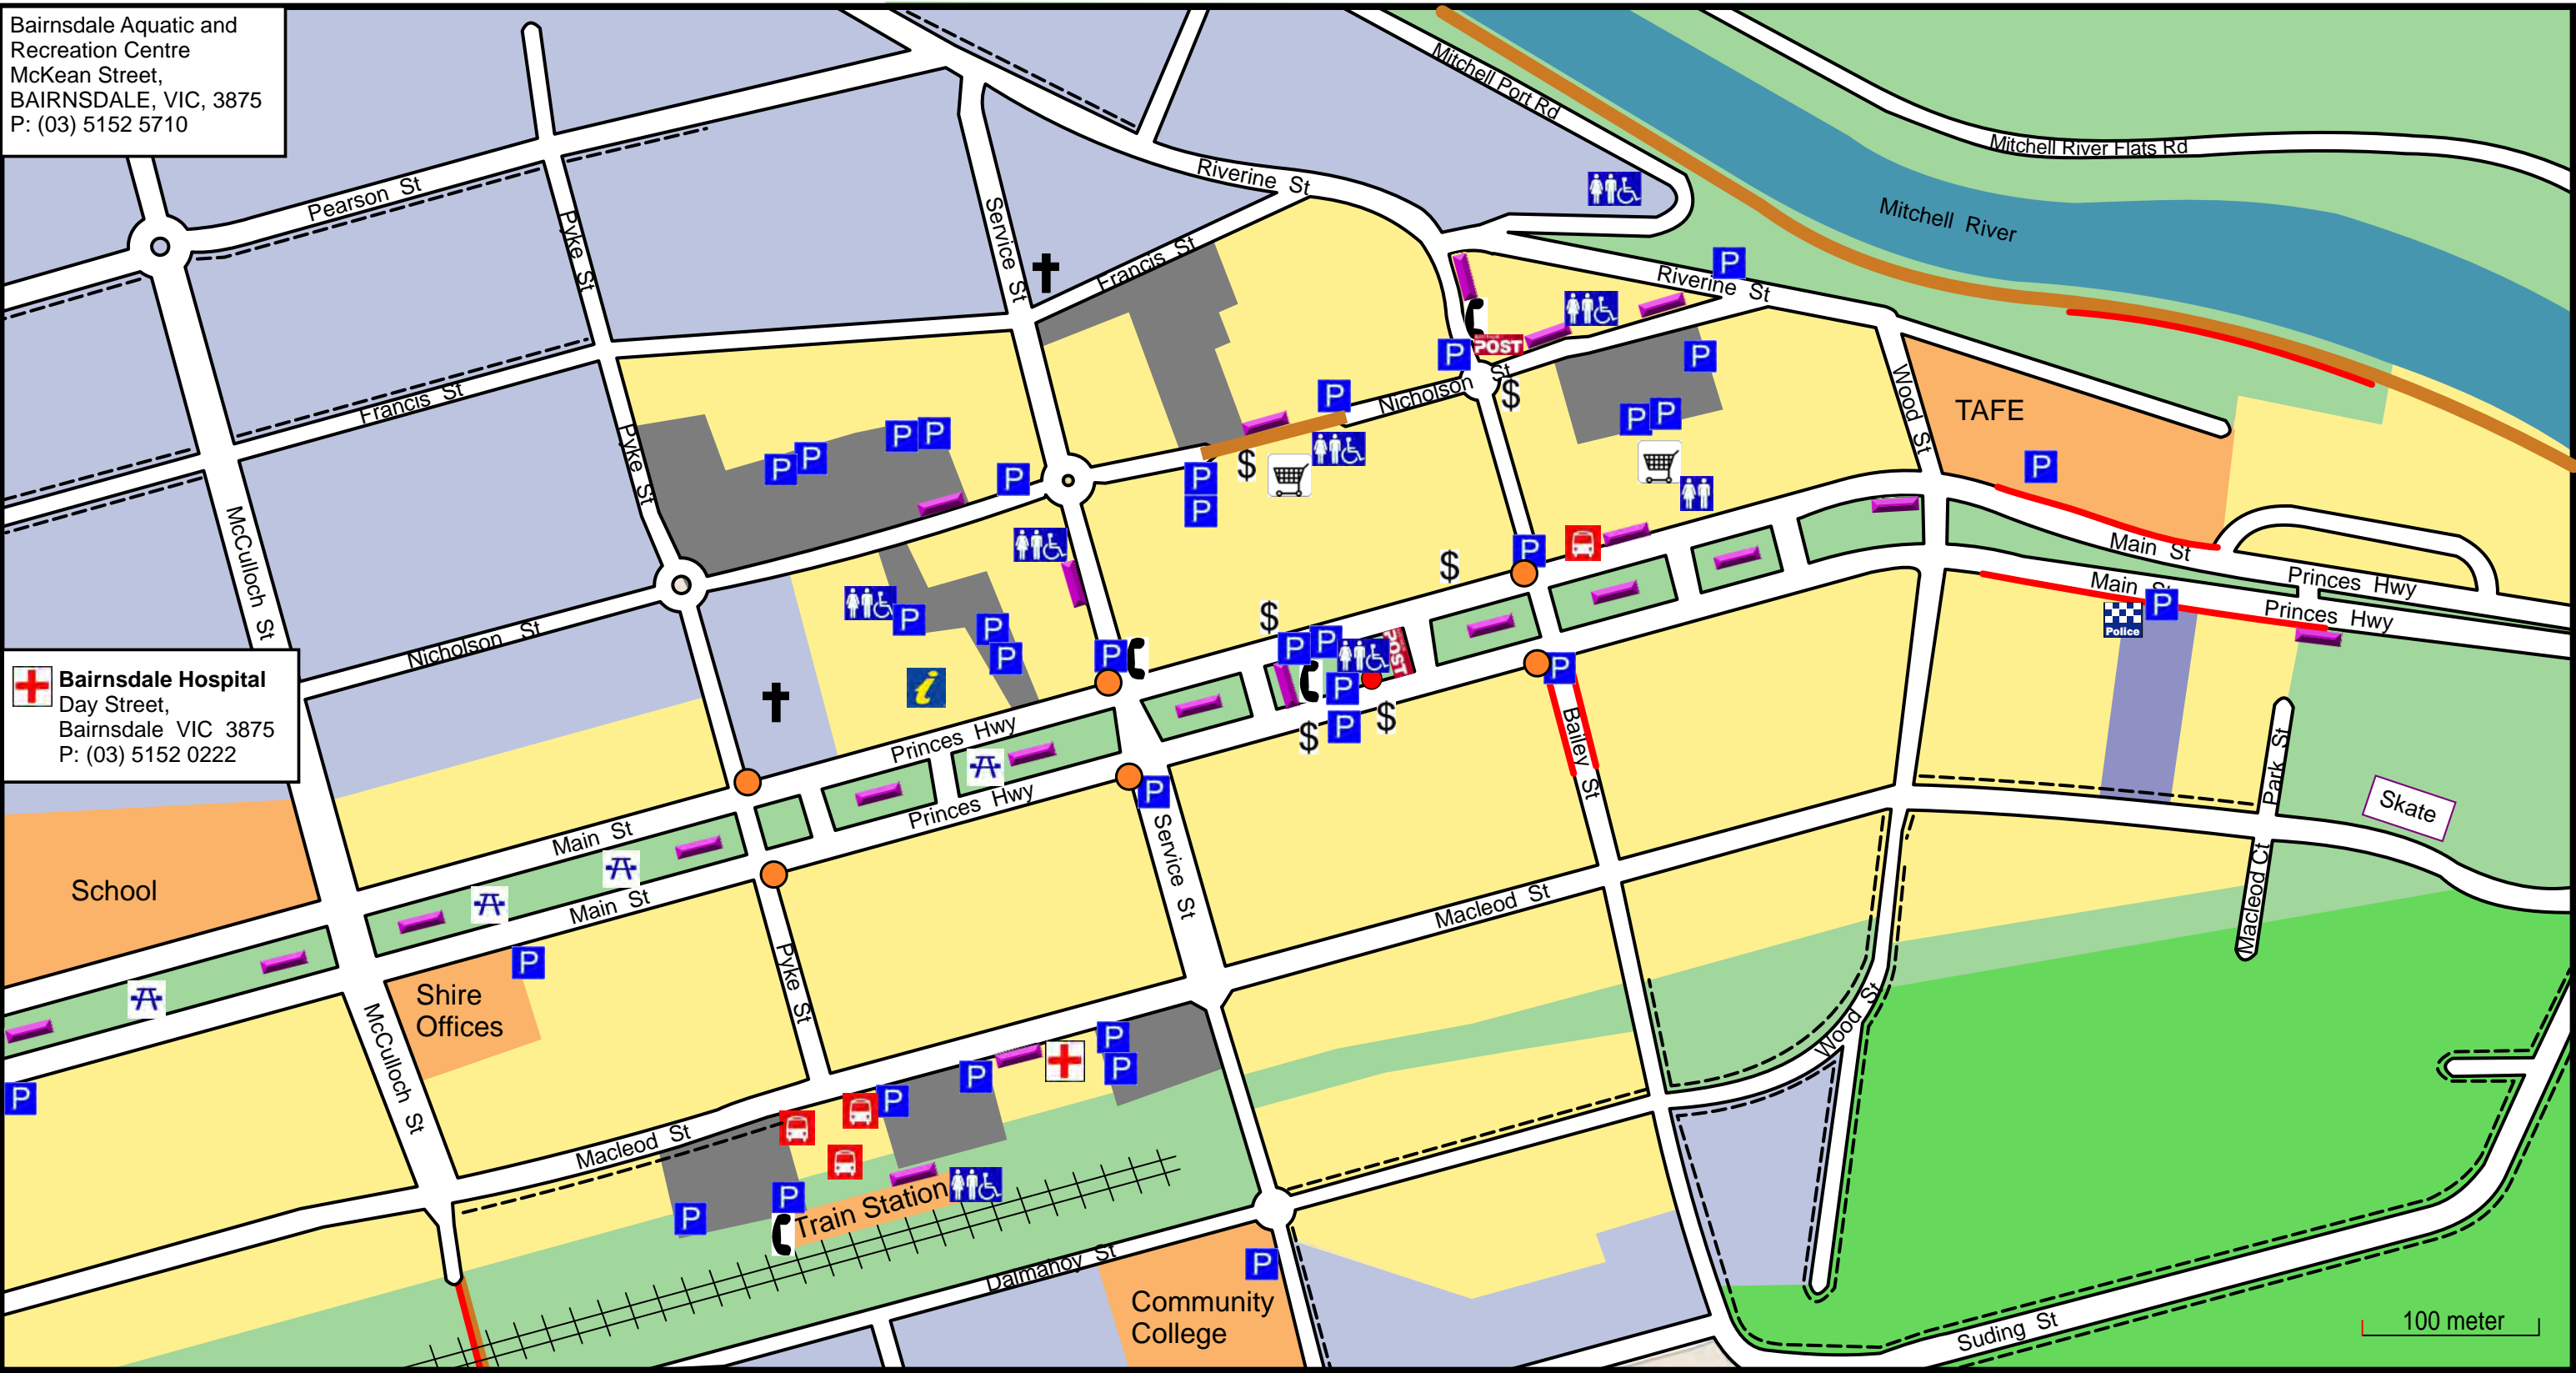

Bairnsdale Aquatic and Recreation Centre
 McKean Street,
 BAIRNSDALE, VIC, 3875
 P: (03) 5152 5710

 **Bairnsdale Hospital**
 Day Street,
 Bairnsdale VIC 3875
 P: (03) 5152 0222

Bairnsdale Mobility Map

-  Sand
-  Community Services
-  Carpark
-  River
-  Ocean
-  Grassed area / reserve
-  Farming / Acreage
-  Residential / Accommodation
-  Commercial / Retail
-  Medical / Health Services

-  Public Telephone
-  Accessible Parking
-  Accessible Toilet
-  Male / Female Toilet
-  Bus Stop
-  Crossing Point
-  Information
-  Police Station

-  Medical Centre
-  Supermarket
-  Post Office / Box
-  ATM/Bank
-  Playground
-  BBQ Shelter

-  Drinking Outlet
-  Seat
-  Skate Park
-  No Footpath
-  Boardwalk / Walkway
-  Steep Gradient
-  Church

NOTE Where there are no icons for footpaths it is assumed that there is a footpath provided.

asn
 accessolutionsnational
 1300 668 985
 www.asnpl.com.au

DISCLAIMER: Information correct at time of printing. The makers / publishers of this map do not accept responsibility for inaccuracy, omissions, incorrect information or any action taken as a result of this map. Printed August 2012. Icons indicate accessible elements within the vicinity of this icon. Possible obstacles include, steep gradients, rocks, tree roots, stairs, and difficult crossings.